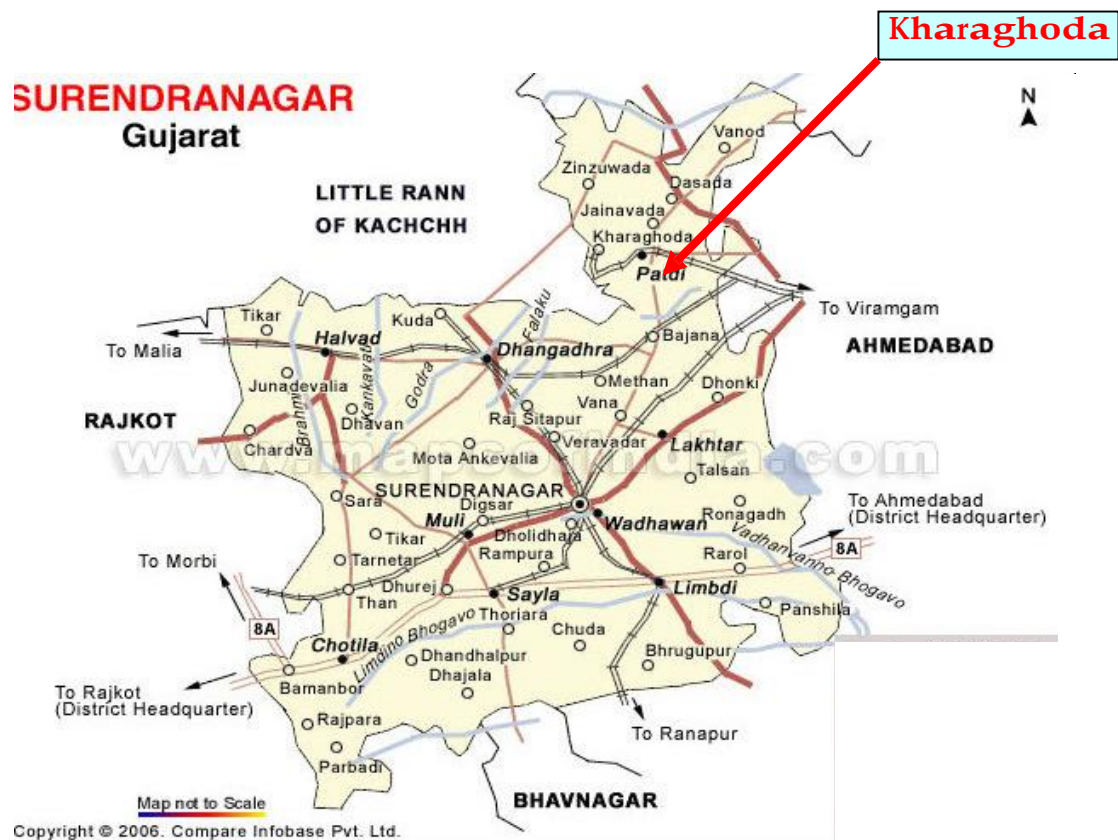

## Approach Route to Salt Works at Kharaghoda (Gujarat) by Rail and Road

Kharaghoda is in Surendranagar Distt. and well connected from Ahmedabad by rail upto Viramgam. Thereafter by road from Viramgam to Kharaghoda via Phulki & Patdi. There is also direct approach from Ahmedabad to Kharaghoda by road as well with a distance of approx. 100 kms. via Sanand, Viramgam, Phulki & Patdi.

From Mehsana also, it is connected by road with a distance of approx. 100 kms. via Bahuchraji, Dasada, Paldi & Patdi

From Surendernagar District headquarter, it is connected by road with a distance of approx. 65 kms. via Patdi.